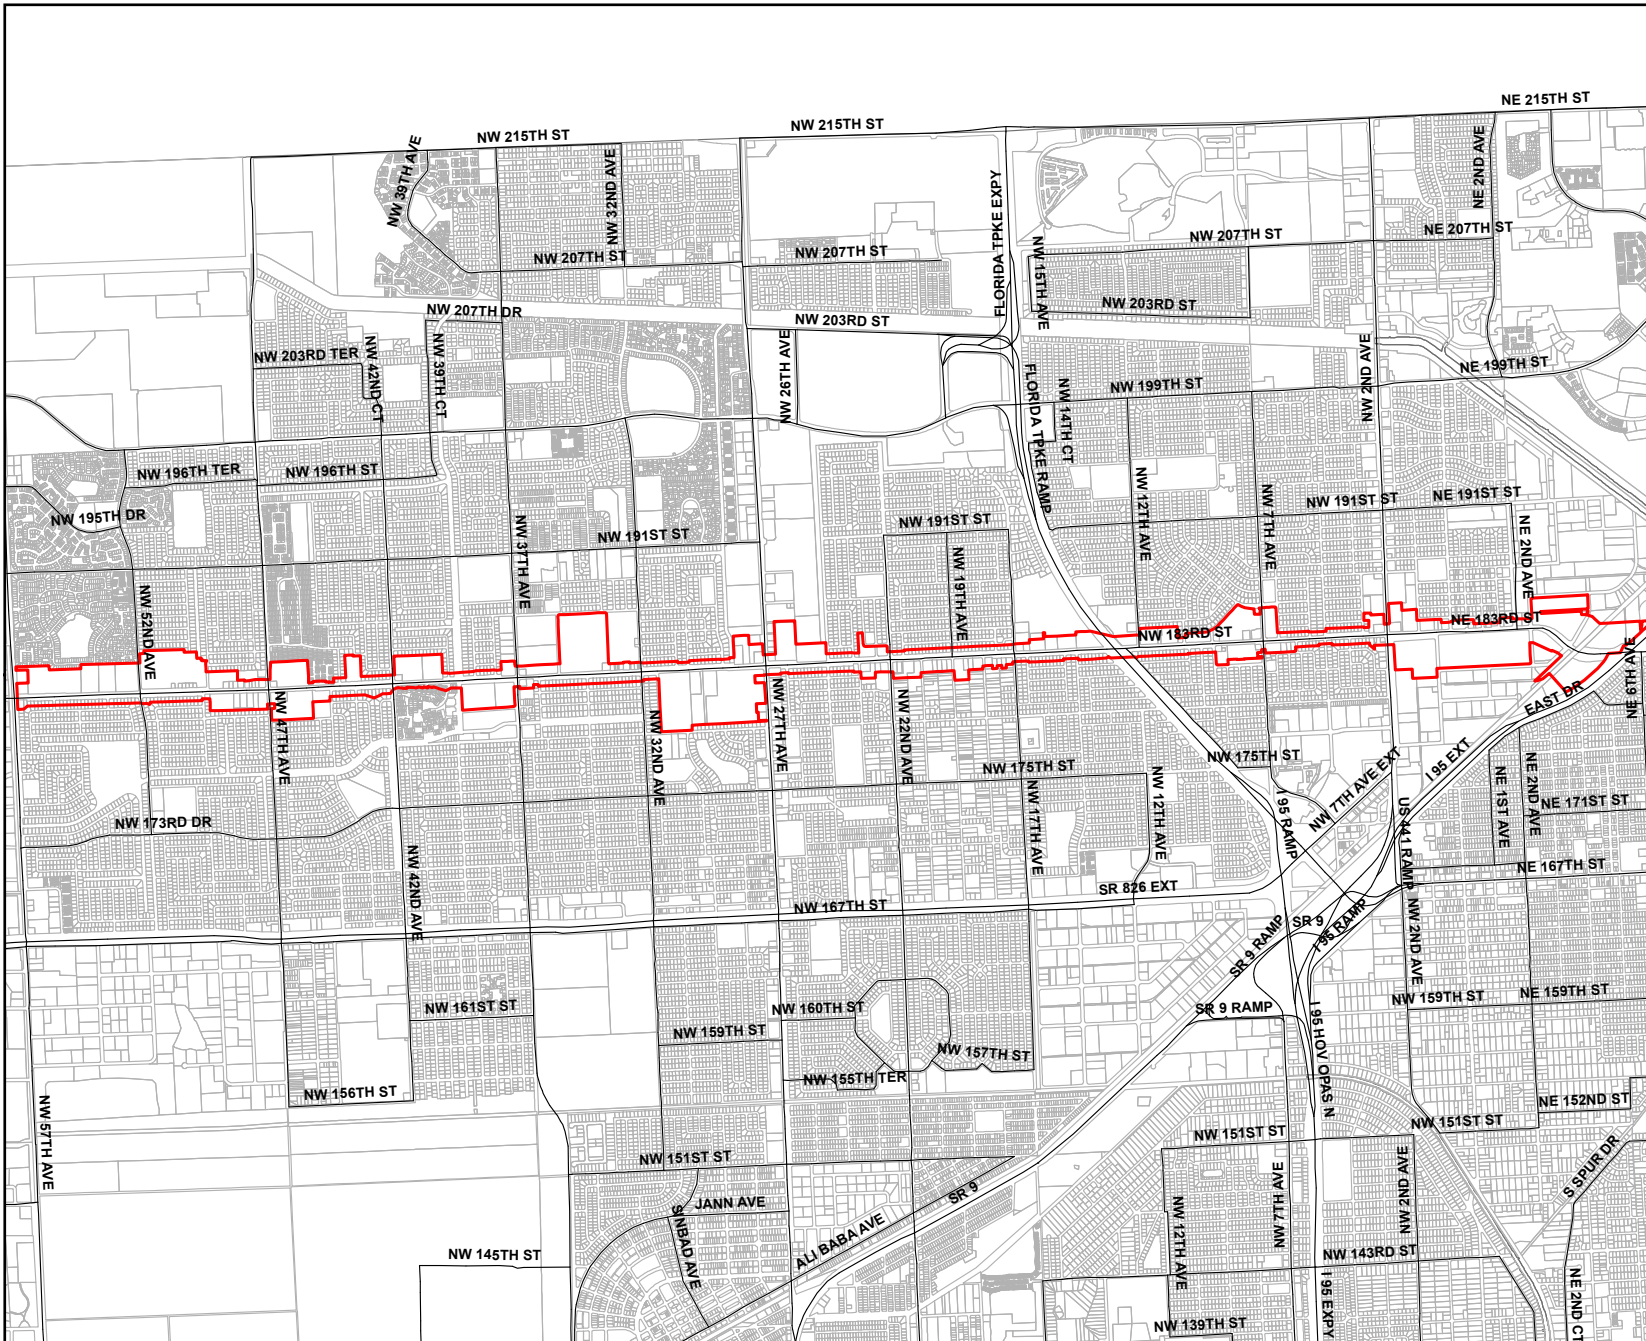

NORTHWEST 183rd STREET CORRIDOR TARGETED URBAN AREA

* Includes all Parcels Fronting NW 183 Street from NW 57 Avenue to NE 6th Avenue

Major Streets and Highways

MIAMI-DADE COUNTY

Miami-Dade County
Department of Regulatory & Economic Resources
Planning Research Section